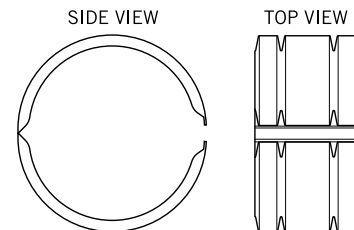

COUPLERS

INTERNAL SNAP, EXTERNAL SNAP & SPLIT BAND

INTERNAL SNAP COUPLERS

DIAMETER	PACKAGE QUANTITY	PRODUCT CODE
3" (75mm)	50	0315AA
4" (100mm)	16	0417AA
5" (125mm)	12	0515AA
6" (150mm)	9	0615AA
8" (200mm)	4	0815AA
4" (100mm) Long	12	0415AA

INTERNAL SNAP COUPLER

EXTERNAL SNAP COUPLERS

DIAMETER	PACKAGE QUANTITY	PRODUCT CODE
3" (75mm)	24	0312AA
4" (100mm)	24	0412AA
5" (125mm)	24	0512AA
6" (150mm)	8	0612AA
8" (200mm)	6	0812AA
10" (250mm)	3	1012AA

EXTERNAL SNAP COUPLER

SPLIT BAND COUPLERS

DIAMETER	PACKAGE QUANTITY	PRODUCT CODE
3" (75mm)	36	0311AA
4" (100mm)	24	0411AA
5" (125mm)	24	0511AA
6" (150mm)	14	0611AA
8" (200mm)	8	0811AA
10" (250mm)	12	1011AA